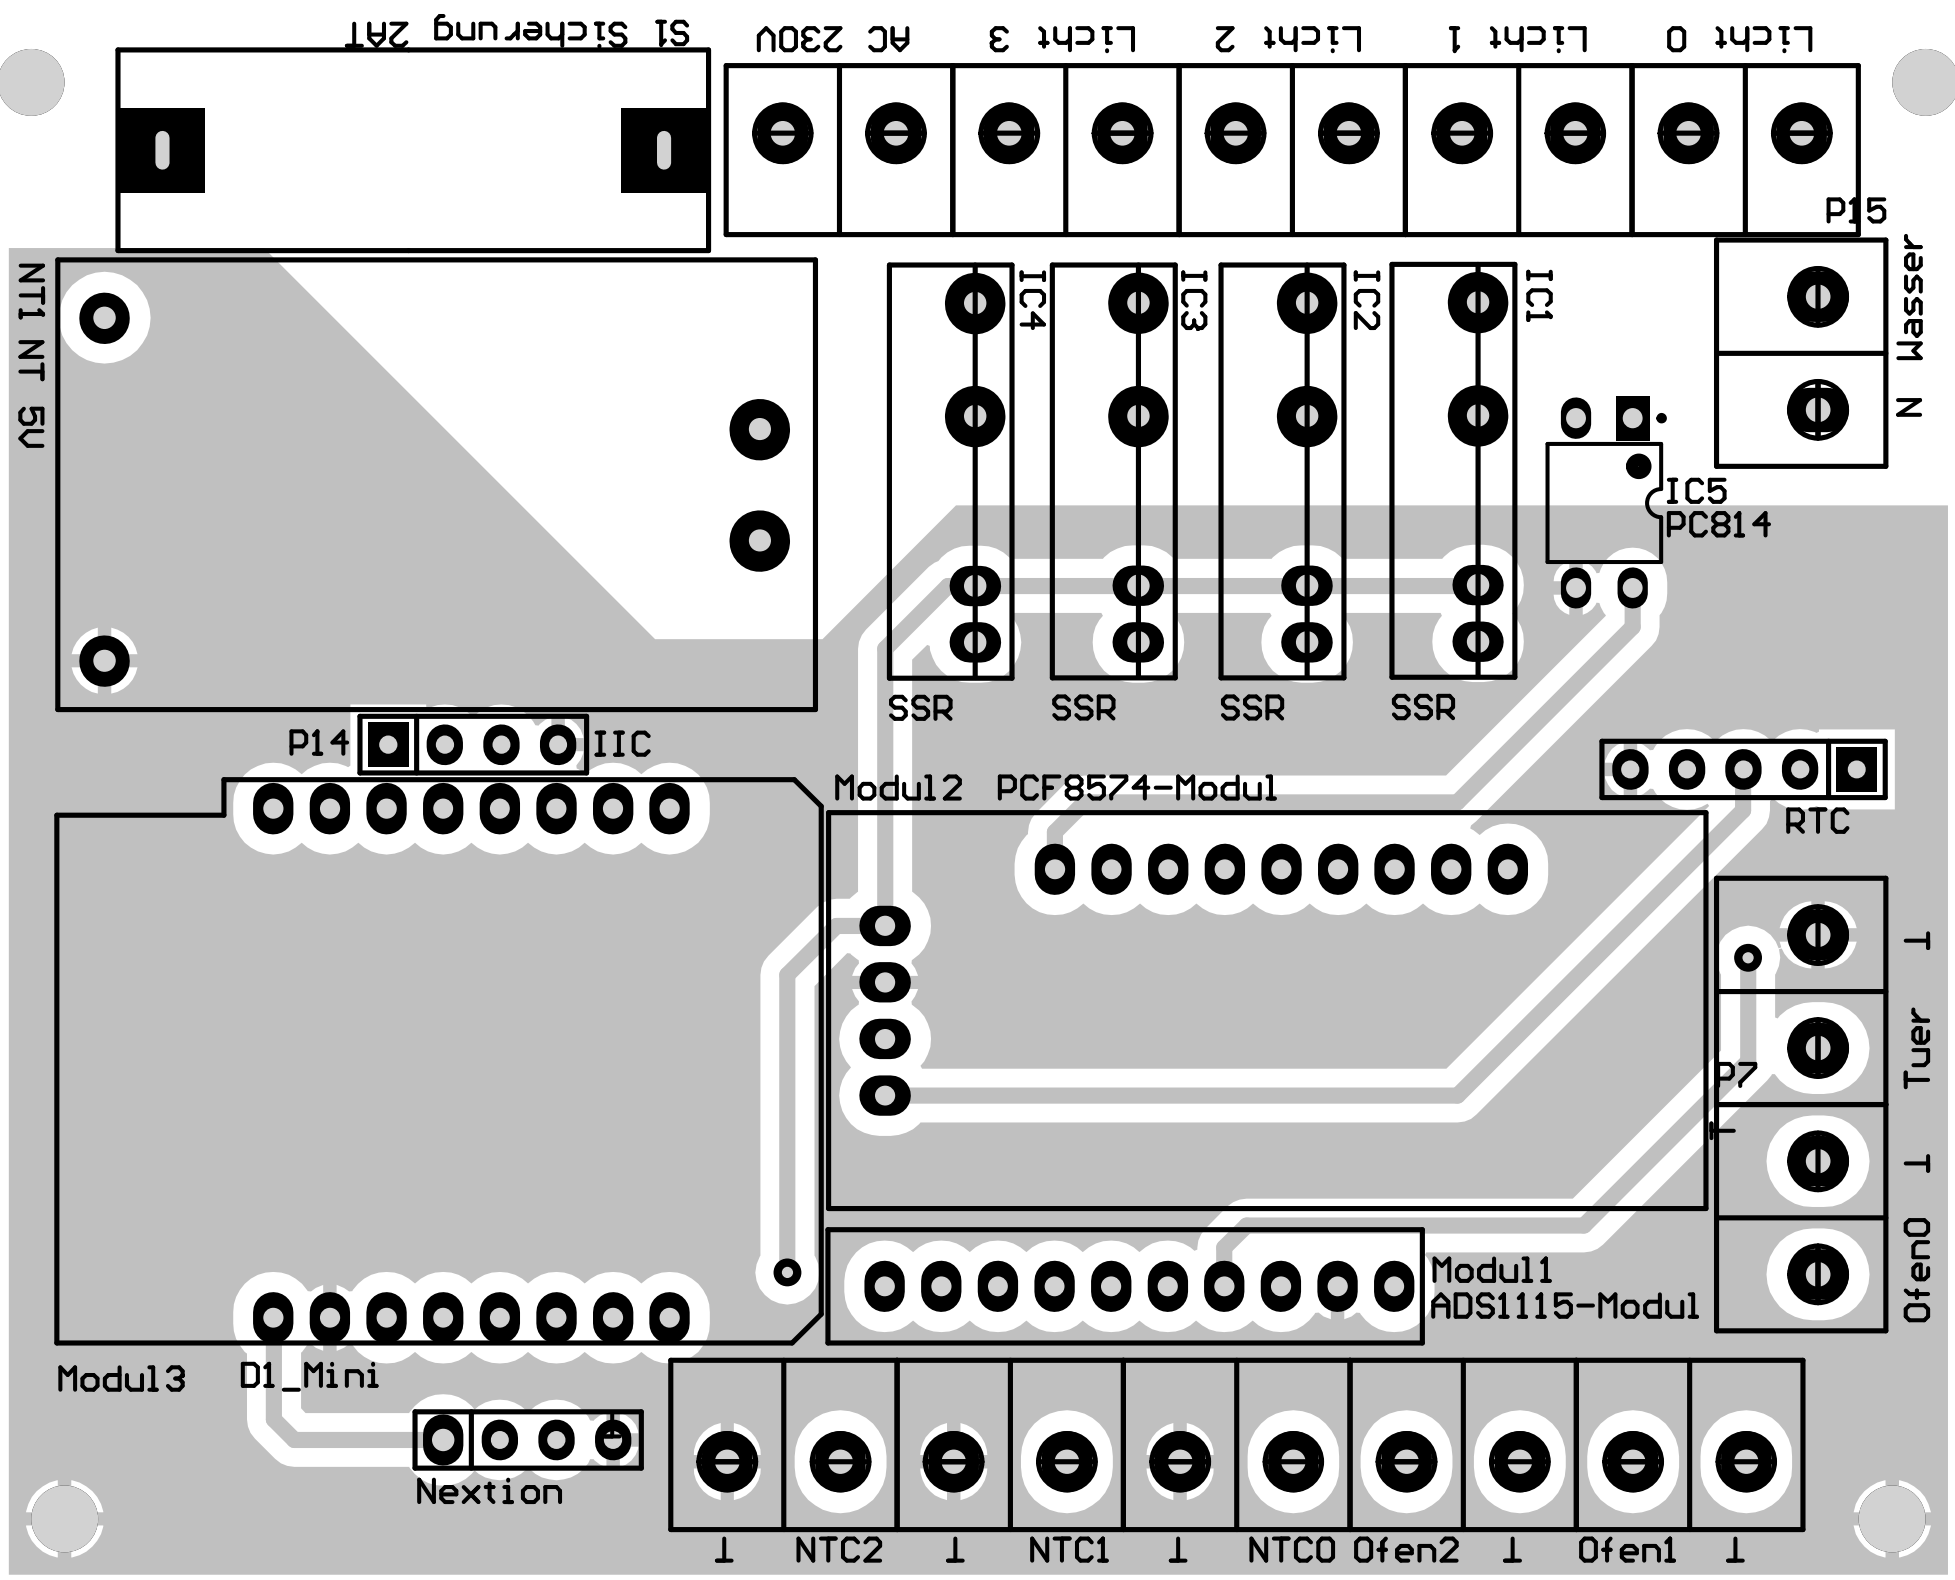

R8
150

R9
150

R10
150

R6
10k

R1 R2 R3
10k 10k 10k

R4
3k9

Danis Sauna V02b
Steuerung 02/21

T